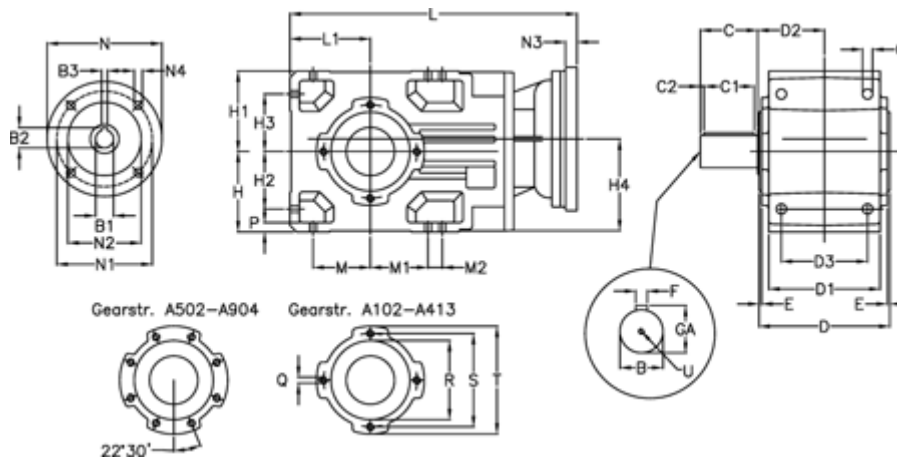

Article number: 29600200731245
 Description: Bevel helical gearbox
 A202UR-7,3-P112B5

Measures

B = 30	D1 = 110	H1 = 80	M2 = 0	Q = M8x15
B1 = 28	D2 = 73.0	H2 = 60	N = 250	R = 95
B2 = 31.3	D3 = 90	H3 = 60	N1 = 215	S = 115
B3 = 8	Description = A202UR-xx-P112 B5	H4 = 93.0	N2 = 180	T = 140
C = 60	E = 3.0	L = 335.5	N3 = -	U = M10x22
C1 = 50	F = 10	L1 = 80	N4 = M12x16	
C2 = 5.0	GA = 33	M = 60	O = 9.5	
D = 136	H = 80	M1 = 60	P = 9	